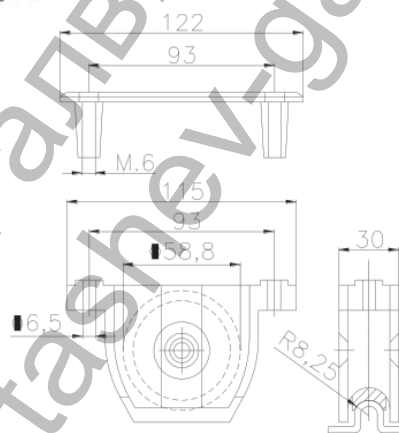

Ролка Estebro® за плъзгащи се врати в кутия с бял цвят ф 60x16 мм, стоманена, завинтване

Cod	Dimens.	Acabado			Peso Max. Kg
36016	60x16	Aluminio, Aluminio, Aluminum	2	1,01	300
36016/1	60x16	Blanco, Branco, White, Blanc	2	1,01	300
36016/2	60x16	Negro, Black, Noir	2	1,01	300

Family: Wheels for aluminium

Material: Wheel of 11SMn30 steel, box of aluminium

Finish: Wheel in zinc-plated degree 3, lacqued box

Maximum weight supported*: 300 kg

Description: Wheel with box and bearing 6201 2RS. It is used in aluminum sliding doors to allow their displacement over the guide. Its installation consists in fixing the box to the door's base with a plate and two M6 screws. Better resistance to the corrosion, screws with anticorrosion treatment (Geomet) for a good compatibility with aluminum. For profiles with height from 50 to 60 mm.

***In perfect conditions of installation, usage and maintenance.**

Продукт: [Ролка Estebro® за плъзгачи се врати в кутия с бял цвят ф 60x16 мм, стоманена, завинтване](#)

Категория: [Плъзгачи се врати](#)